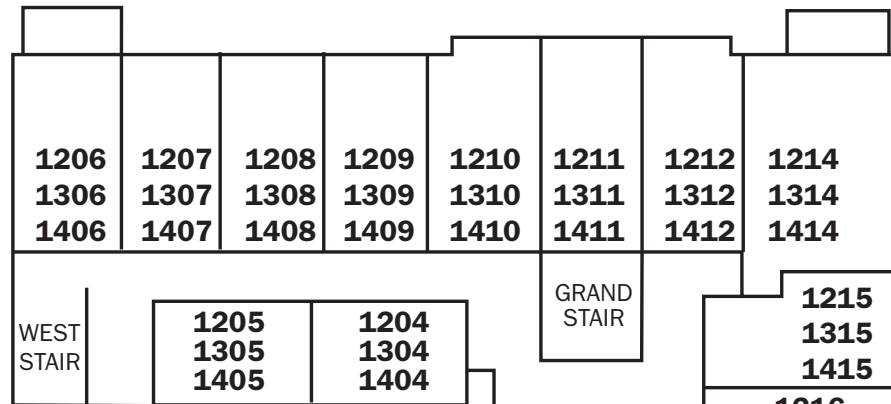

USERNAME: Chase
WIFI CODE:

Elevator #1
Level One
The 502 Restaurant Bar
Pool. Hot Tub. Sauna.
Level Two
Board Room

Elevator #2
Level One
Copper Door Spa
Walker Bay Ballroom
Chaser's Alley
Exercise Room

Front Desk
Ext. 5510

The 502
Ext. 5502

Copper Door Spa
Ext. 5517

Java Loon
Ext. 5575

WELCOME TO THE CHASE ON THE LAKE
A Premier Minnesota Resort

PARKING MAP

502 CLEVELAND BLVD WALKER, MINNESOTA 56484
888.242.7306