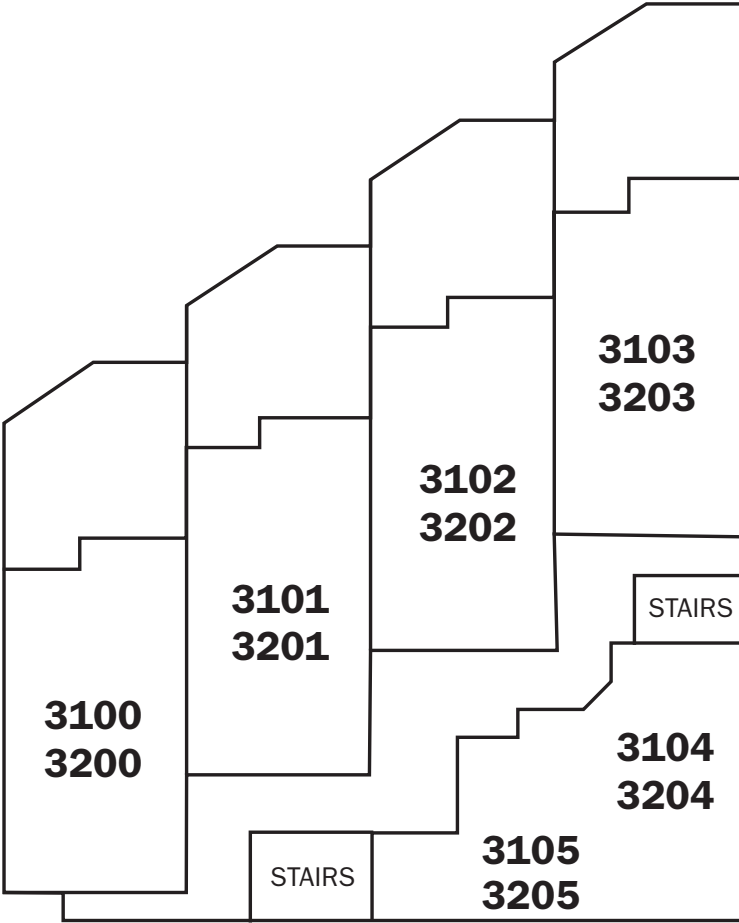

WELCOME TO THE CHASE ON THE LAKE
A Premier Minnesota Resort

HOTEL LEGEND

- Swimming
- Elevator
- Phone
- Rooms
- Fitness Center
- Bar
- Restrooms
- Parking
- Lobby

DOWNTOWN
1 BLOCK
↓
LOCAL
SHOPPING

CITY PARK 3 BLOCKS →

USERNAME: Chase
WIFI CODE:

Elevator #1
Level One
The 502 Restaurant Bar
Pool. Hot Tub. Sauna.
Level Two
Board Room

Elevator #2
Level One
Copper Door Spa
Walker Bay Ballroom
Chaser's Alley
Exercise Room

Front Desk
Ext. 5510

The 502
Ext. 5502

Copper Door Spa
Ext. 5517

Java Loon
Ext. 5575

WELCOME TO THE CHASE ON THE LAKE
A Premier Minnesota Resort

PARKING MAP

502 CLEVELAND BLVD WALKER, MINNESOTA 56484
888.242.7306