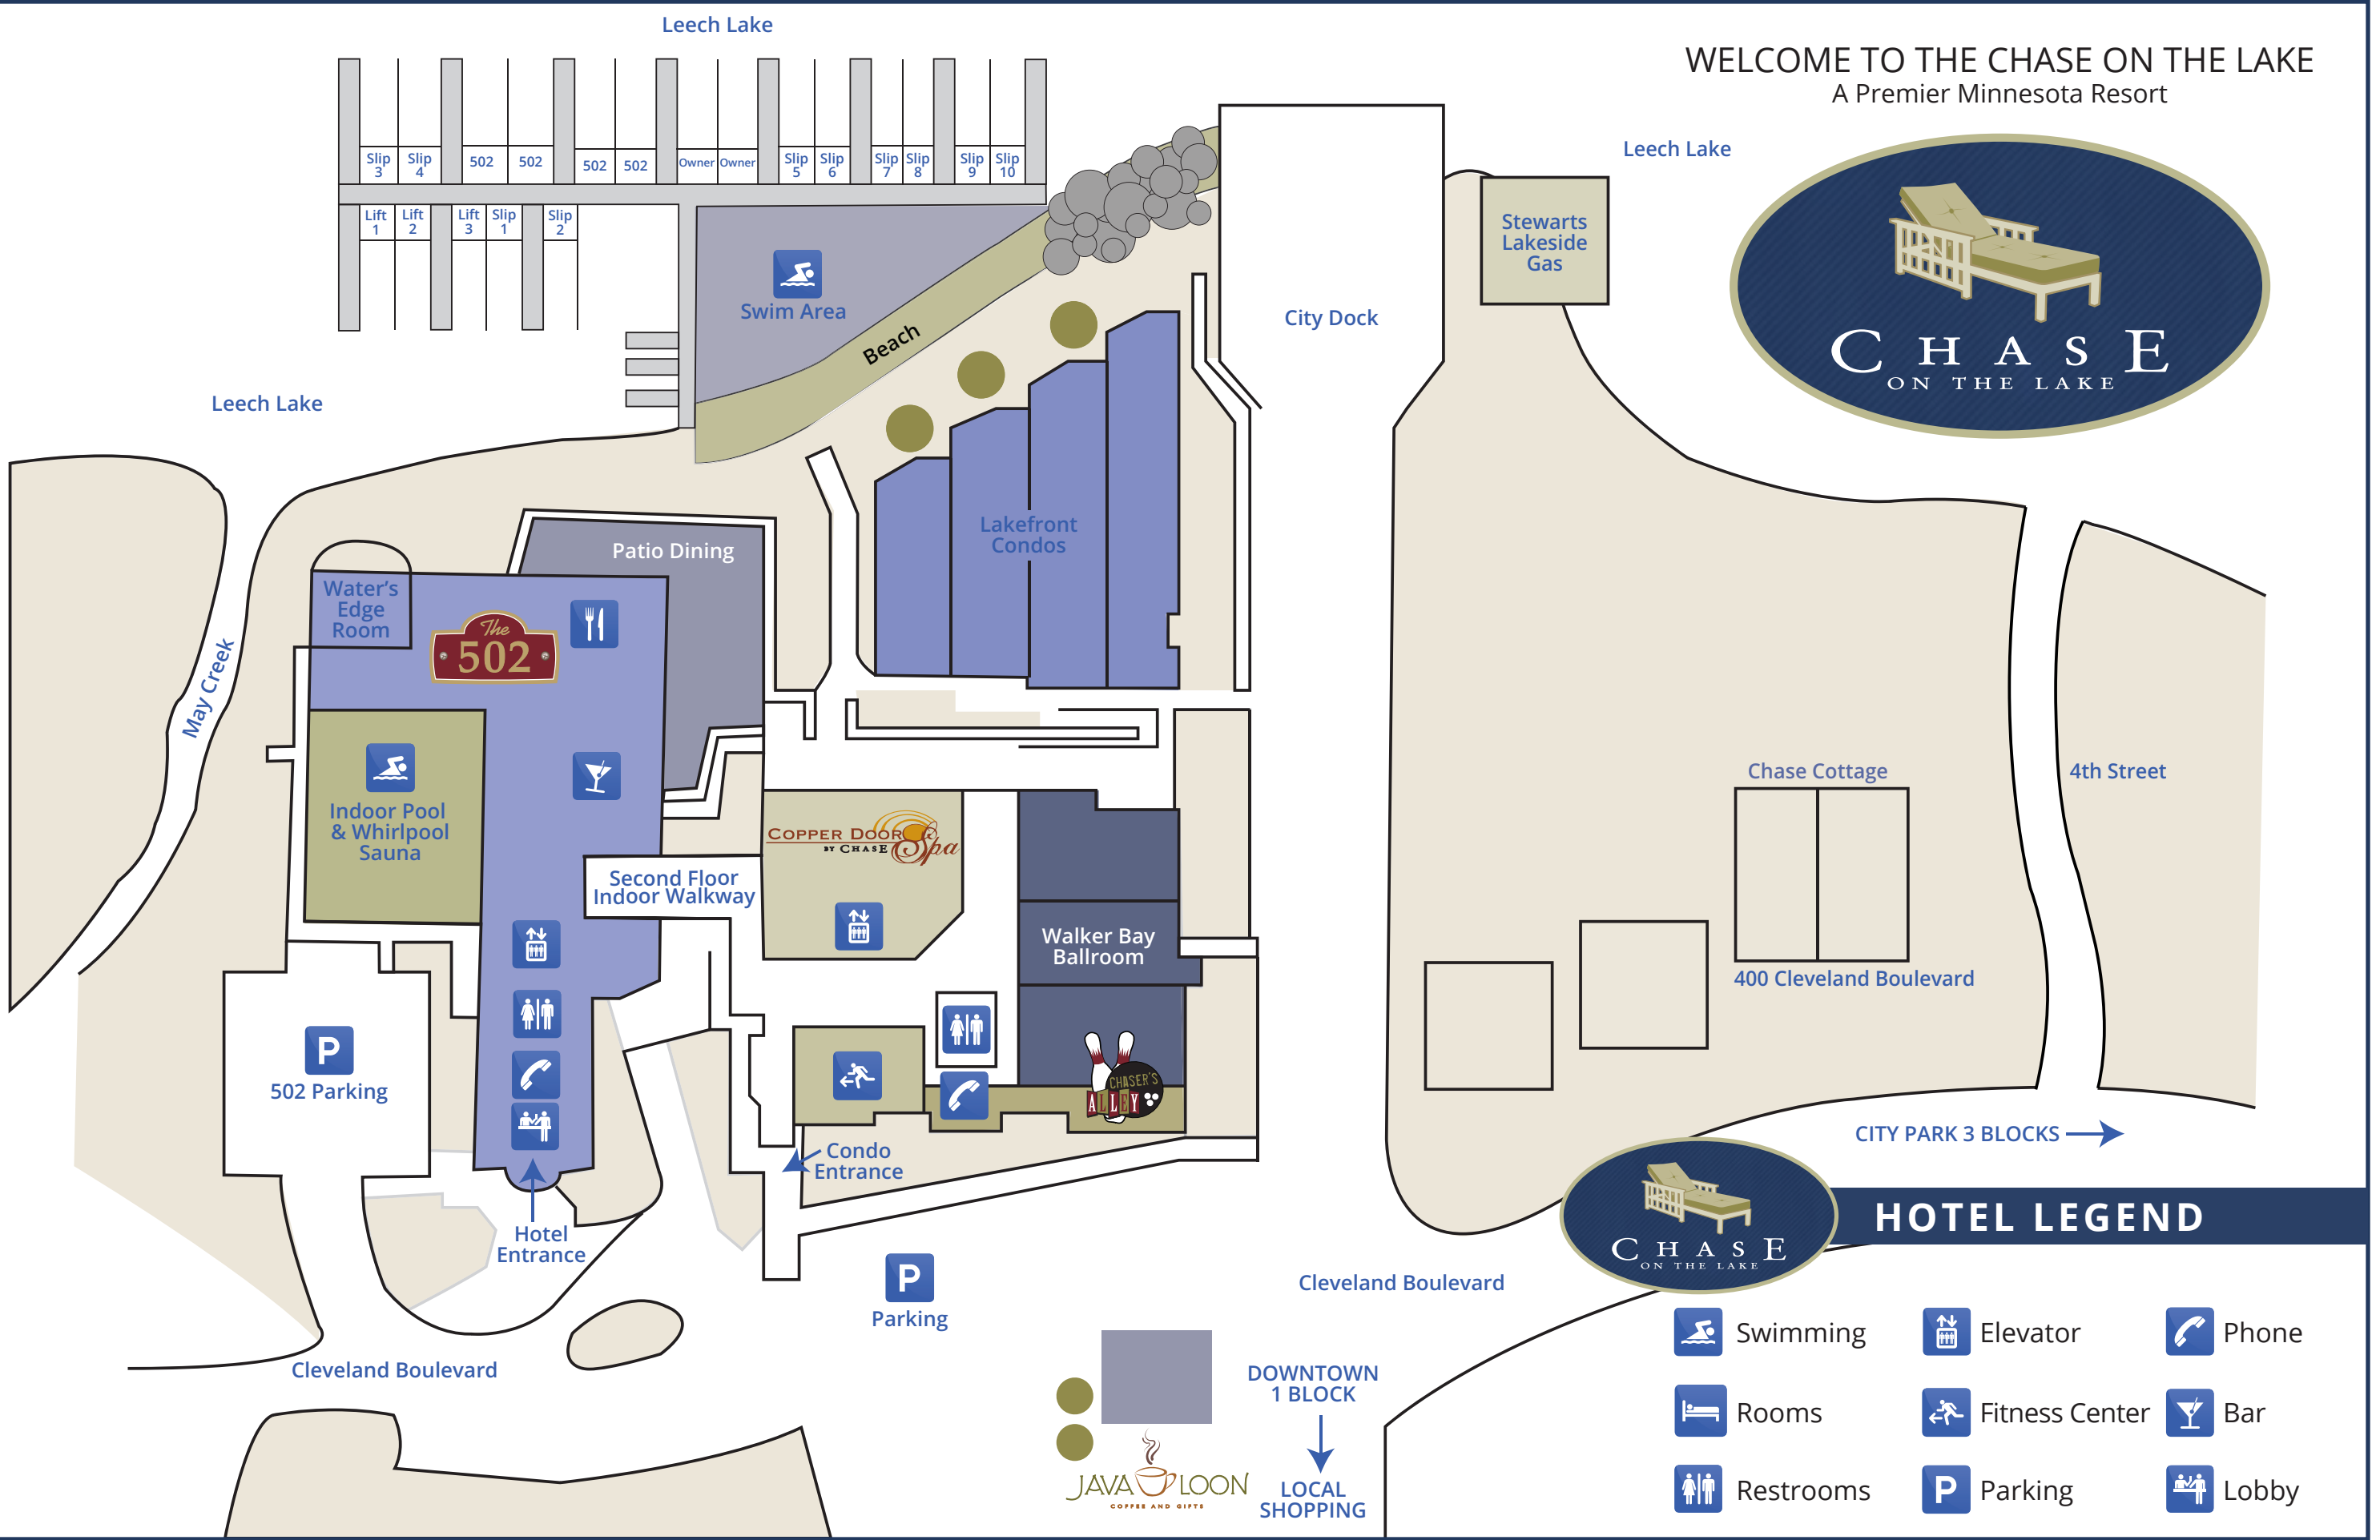

WELCOME TO THE CHASE ON THE LAKE
A Premier Minnesota Resort

HOTEL LEGEND

- Swimming
- Elevator
- Phone
- Rooms
- Fitness Center
- Bar
- Restrooms
- Parking
- Lobby

DOWNTOWN
1 BLOCK
↓
LOCAL
SHOPPING

CITY PARK 3 BLOCKS →

USERNAME: Chase
WIFI CODE:

Elevator #1
Level One
The 502 Restaurant Bar
Pool. Hot Tub. Sauna.
Level Two
Board Room

Elevator #2
Level One
Copper Door Spa
Walker Bay Ballroom
Chaser's Alley
Exercise Room

Front Desk
Ext. 5510

The 502
Ext. 5502

Copper Door Spa
Ext. 5517

Java Loon
Ext. 5575

WELCOME TO THE CHASE ON THE LAKE
A Premier Minnesota Resort

PARKING MAP

502 CLEVELAND BLVD WALKER, MINNESOTA 56484
888.242.7306