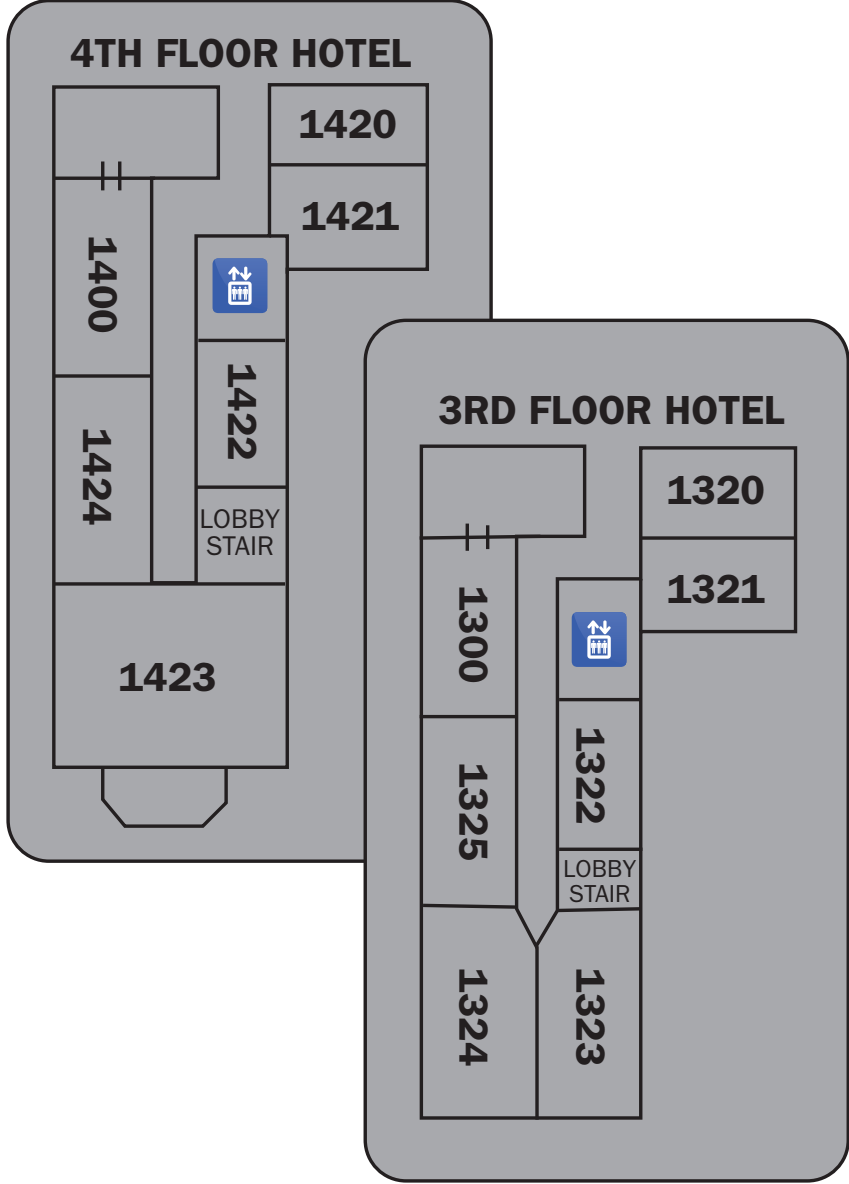

WELCOME TO THE CHASE ON THE LAKE
A Premier Minnesota Resort

HOTEL LEGEND

- Swimming
- Elevator
- Phone
- Rooms
- Fitness Center
- Bar
- Restrooms
- Parking
- Lobby

DOWNTOWN
1 BLOCK
↓
LOCAL
SHOPPING

CITY PARK 3 BLOCKS →

USERNAME: Chase
WIFI CODE:

Elevator #1
Level One
The 502 Restaurant Bar
Pool. Hot Tub. Sauna.
Level Two
Board Room

Elevator #2
Level One
Copper Door Spa
Walker Bay Ballroom
Chaser's Alley
Exercise Room

Front Desk
Ext. 5510

The 502
Ext. 5502

Copper Door Spa
Ext. 5517

Java Loon
Ext. 5575

WELCOME TO THE CHASE ON THE LAKE
A Premier Minnesota Resort

PARKING MAP

502 CLEVELAND BLVD WALKER, MINNESOTA 56484
888.242.7306