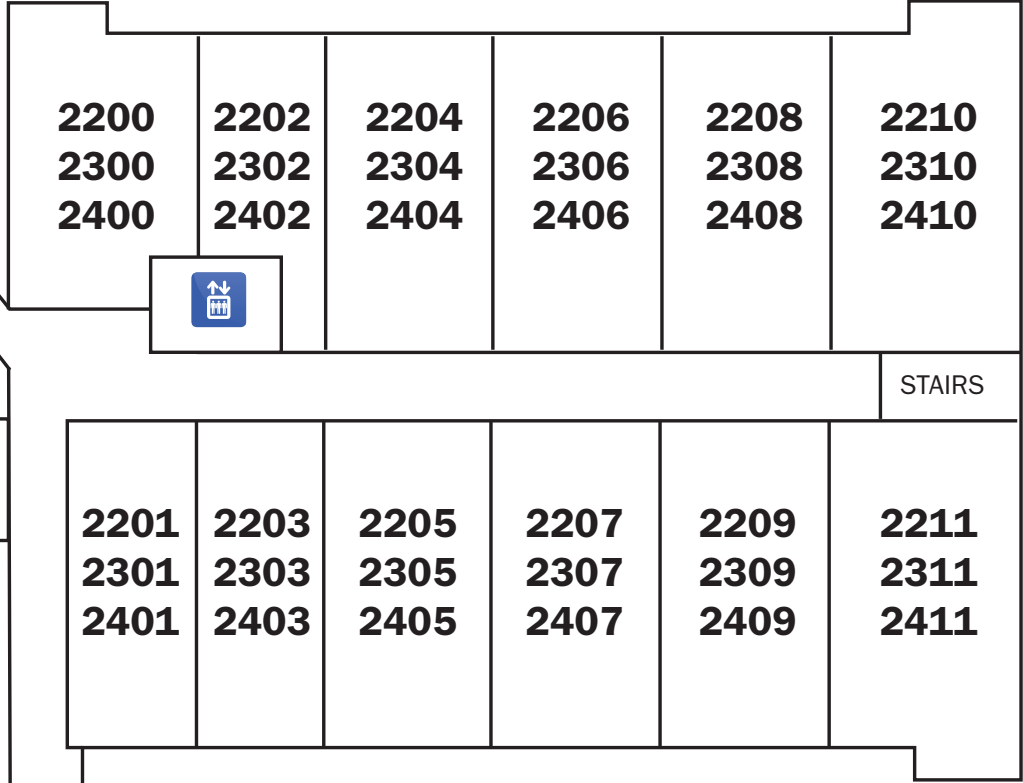

WELCOME TO THE CHASE ON THE LAKE
A Premier Minnesota Resort

HOTEL LEGEND

- Swimming
- Elevator
- Phone
- Rooms
- Fitness Center
- Bar
- Restrooms
- Parking
- Lobby

DOWNTOWN
1 BLOCK
↓
LOCAL
SHOPPING

CITY PARK 3 BLOCKS →

USERNAME: Chase
WIFI CODE:

Elevator #1
Level One
The 502 Restaurant Bar
Pool. Hot Tub. Sauna.
Level Two
Board Room

Elevator #2
Level One
Copper Door Spa
Walker Bay Ballroom
Chaser's Alley
Exercise Room

Front Desk
Ext. 5510

The 502
Ext. 5502

Copper Door Spa
Ext. 5517

Java Loon
Ext. 5575

WELCOME TO THE CHASE ON THE LAKE
A Premier Minnesota Resort

PARKING MAP

502 CLEVELAND BLVD WALKER, MINNESOTA 56484
888.242.7306