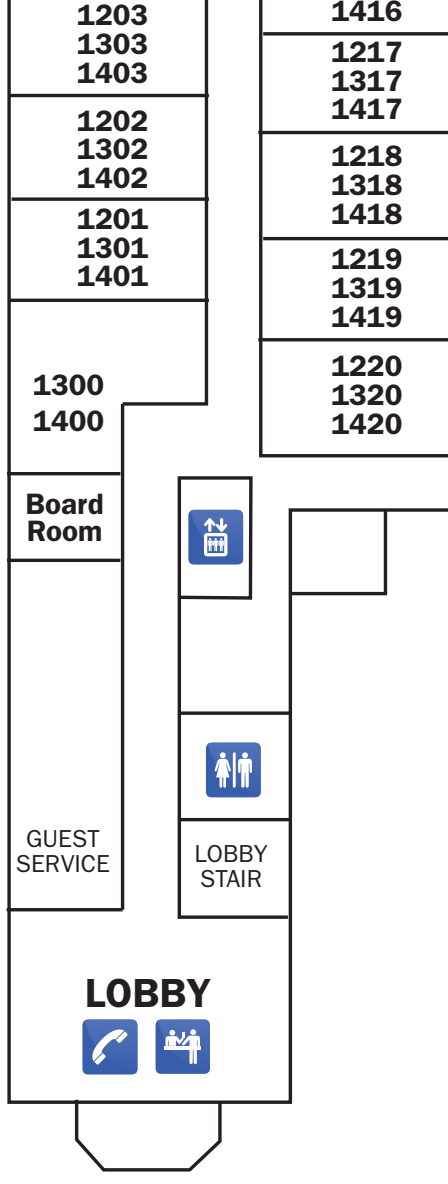

WELCOME TO THE CHASE ON THE LAKE
A Premier Minnesota Resort

HOTEL LEGEND

- Swimming
- Elevator
- Phone
- Rooms
- Fitness Center
- Bar
- Restrooms
- Parking
- Lobby

DOWNTOWN
1 BLOCK
↓
LOCAL
SHOPPING

CITY PARK 3 BLOCKS →

USERNAME: Chase
WIFI CODE:

Elevator #1
Level One
The 502 Restaurant Bar
Pool. Hot Tub. Sauna.
Level Two
Board Room

Elevator #2
Level One
Copper Door Spa
Walker Bay Ballroom
Chaser's Alley
Exercise Room

Front Desk
Ext. 5510

The 502
Ext. 5502

Copper Door Spa
Ext. 5517

Java Loon
Ext. 5575

WELCOME TO THE CHASE ON THE LAKE
A Premier Minnesota Resort

PARKING MAP

502 CLEVELAND BLVD WALKER, MINNESOTA 56484
888.242.7306